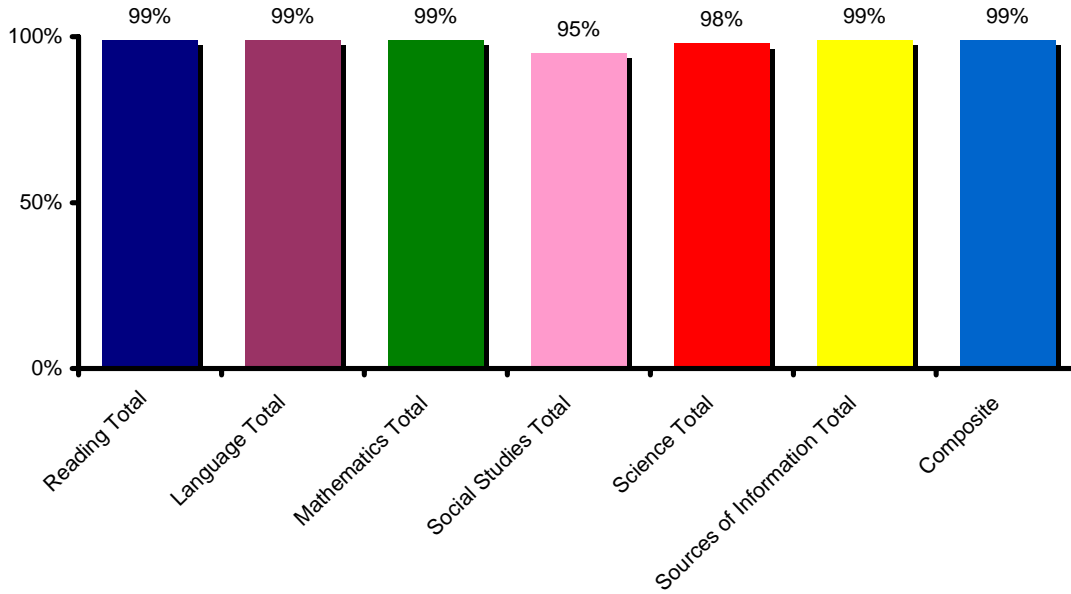

National Percentile Rank of Palmetto Prep's 1st Grade Class