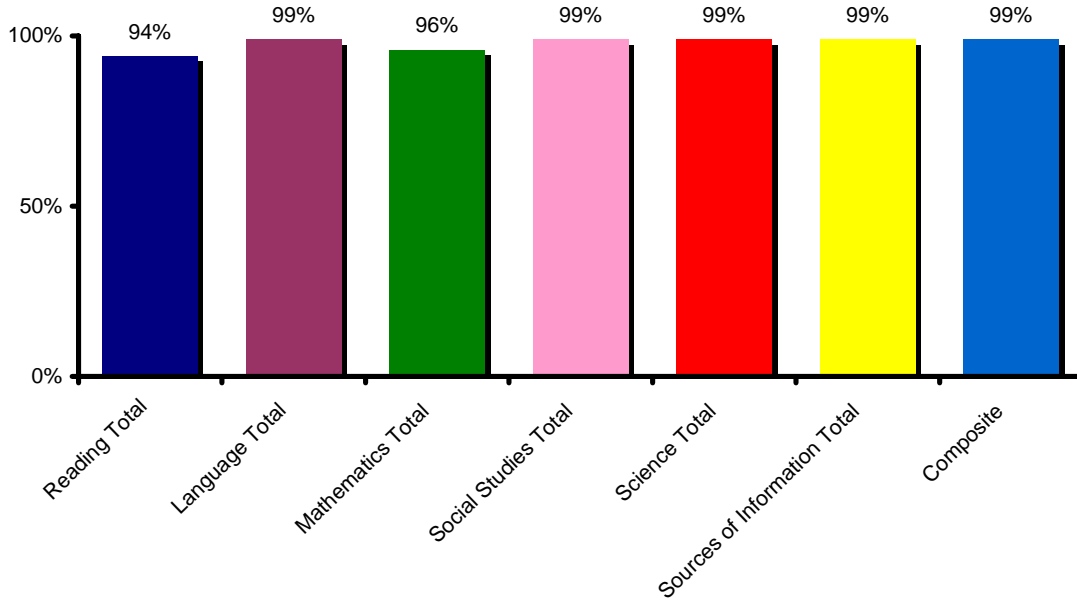

National Percentile Rank of Palmetto Prep's 3rd Grade Class