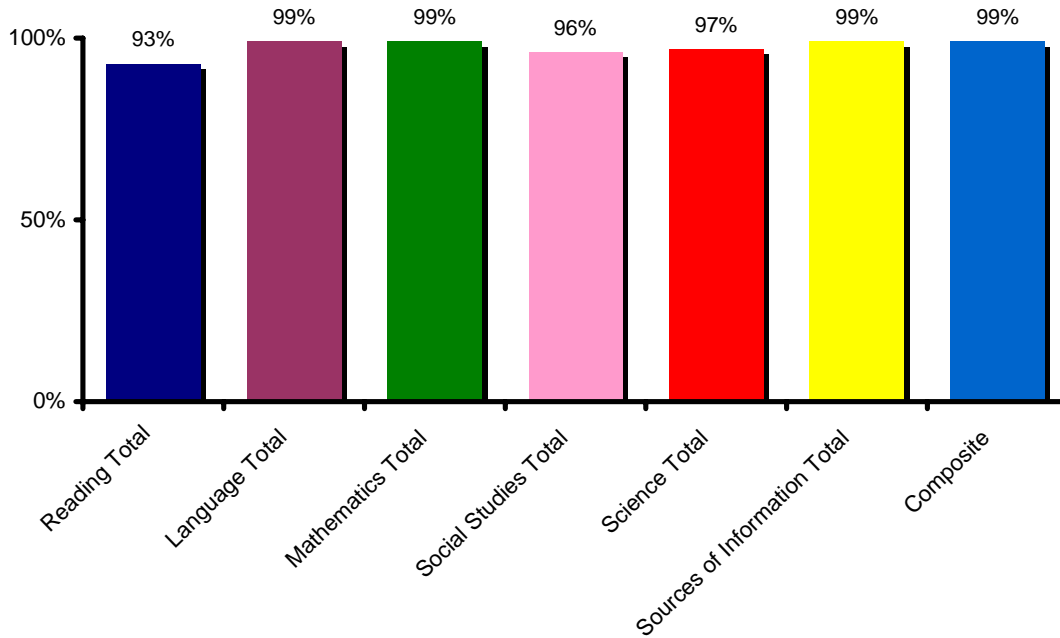

National Percentile Rank of Palmetto Prep's 2nd Grade Class